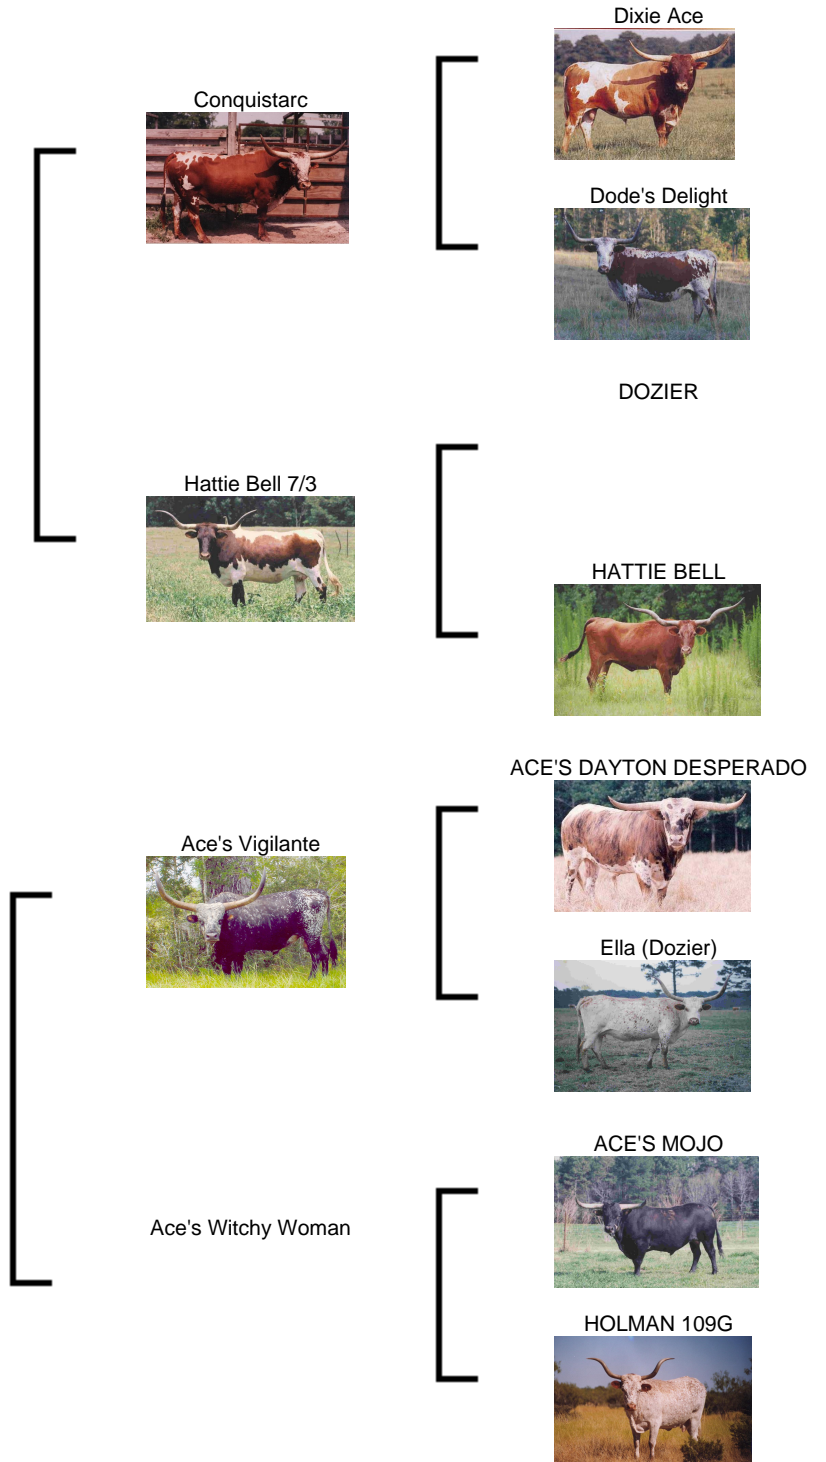

<http://www.hiredhandsoftware.com>